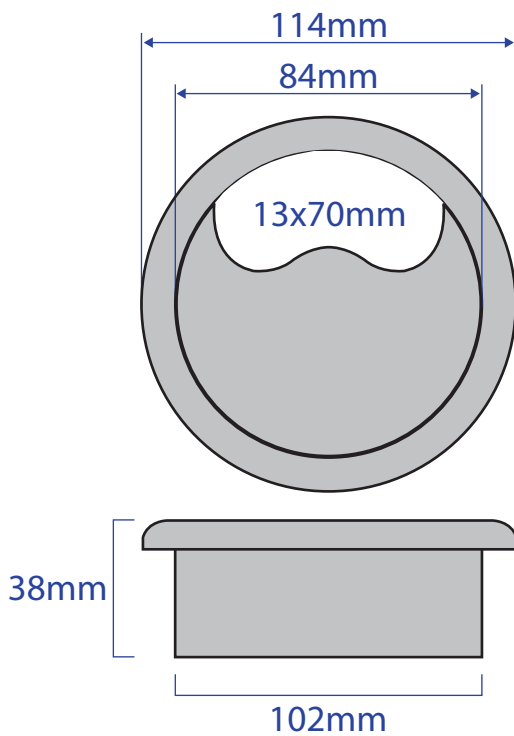

102mm ACCESS GROMMET

Specifications

Dimensions

Model: FGG102 / FGB102

Cutout: 102mm

Colours: Grey / Black

Disclaimer

Due to our policy of continuous improvement, Tass Cable Management Ltd reserve the right to change product specifications without notice