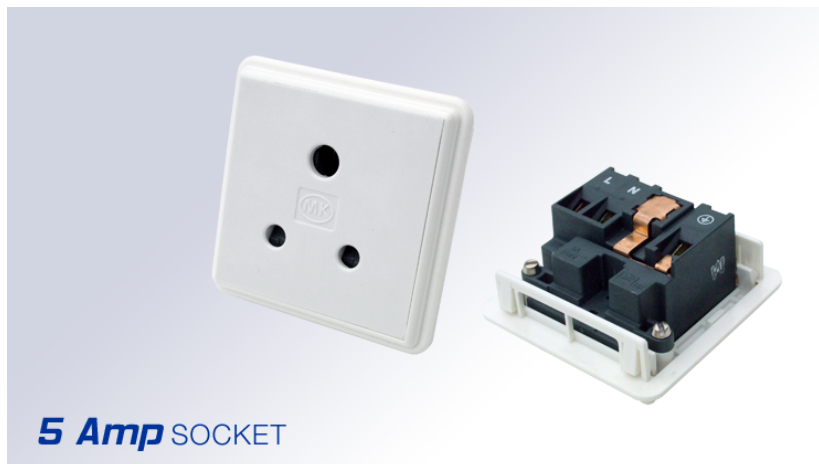

## 5 Amp Socket

Model: **MM038WH**

Size: Euro Size (50mm x 50mm)

## 16 Amp Euro Socket

Model: **MM020WH**

Size: Euro Size (50mm x 50mm)

## 13 Amp Socket (Non Standard)

Model: **PE502**

Size: Euro Size (50mm x 50mm)