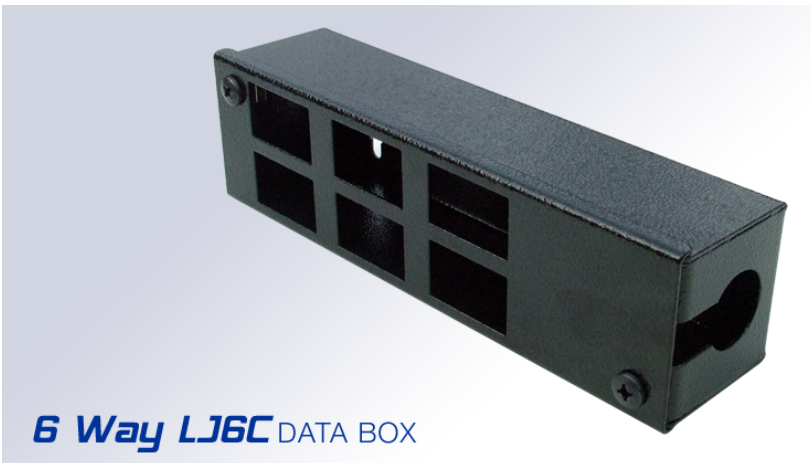

4 Way LJ6C Data Box

Model:	4WDB
Dimensions:	(L)191.3mm x (W)63.5mm x (H)55mm
Colours:	Black

6 Way LJ6C Data Box

Model:	6WDB
Dimensions:	(L)225mm x (W)63.5mm x (H)55mm
Colours:	Black

Disclaimer

Due to our policy of continuous improvement, Tass Cable Management Ltd reserve the right to change product specifications without notice