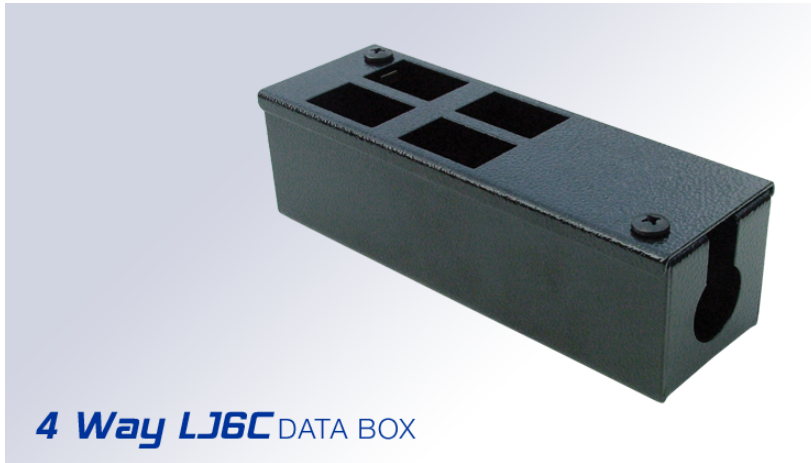

4 Way LJ6C Data Box

Model:	4WDB
Dimensions:	(L)191.3mm x (W)63.5mm x (H)55mm
Colours:	Black

6 Way LJ6C Data Box

Model:	6WDB
Dimensions:	(L)225mm x (W)63.5mm x (H)55mm
Colours:	Black

Disclaimer

Due to our policy of continuous improvement, Tass Cable Management Ltd reserve the right to change product specifications without notice