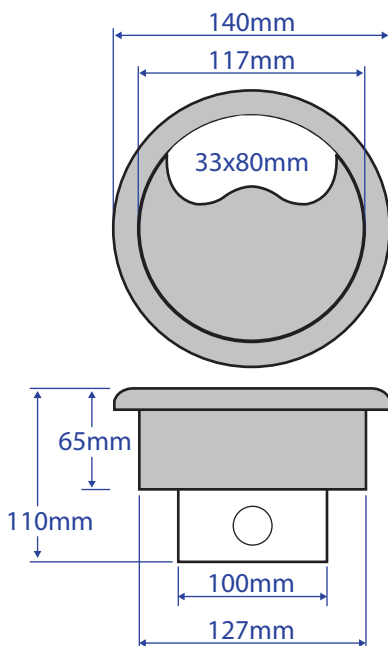

Stainless Lid POWER GROMMET

Specifications

- Stainless Steel Lid (earthed)
- Galvanised steel backbox
- Also available with 5 amp and non standard power socket
- Fixing clamps
- 13 Amp Socket
- 20mm knockouts

Dimensions

Model:	FGSL127P
Cutout:	127mm
Colours:	Stainless Steel / Black
Power:	13 Amp Socket

Disclaimer

Due to our policy of continuous improvement, Tass Cable Management Ltd reserve the right to change product specifications without notice