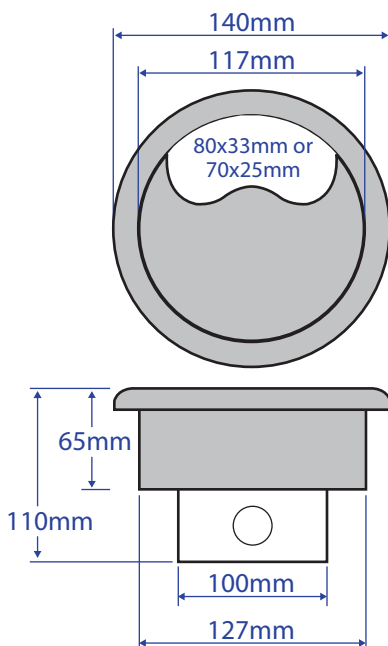

Stainless Steel POWER GROMMET

Specifications

- Stainless Steel (earthed)
- Galvanised steel backbox
- Also available with 5 amp and non standard power socket
- Fixing clamps
- 13 Amp Socket
- 20mm knockouts

Dimensions

Model:	FGS127P
Cutout:	127mm
Colours:	Stainless Steel / Grey
Power:	13 Amp Socket

Disclaimer

Due to our policy of continuous improvement, Tass Cable Management Ltd reserve the right to change product specifications without notice